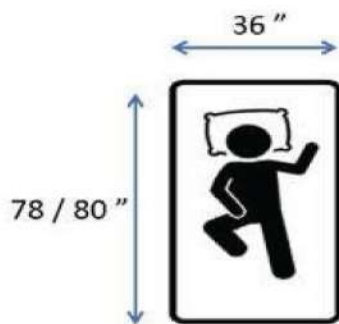

Standard Size Chart

Hotel Bath Linen					
Item	Size Code	Size Name	Dimension (Inchs)	Dimension (cms)	Suitable for Mattress Size upto..
			L*W*H	L*W*H	L*W*H
Bath Towels	B	Bath - Full	30 * 60	75*150	-
Bath Towels	M	Bath - Medium	27 * 54	65*130	-
Hand Towels	H	Hand	16 * 24	40 * 60	-
Face Towels	F/W	Face	12 * 12	30 * 30	-
Pool Towels	P	Pool	36 * 72	90*180	-
Bath Mats	R	Regular	20 * 30	50 * 75	-
Bath Mats	L	Large	20 * 36	50 * 90	-
Shower Curtains	R	Regular	70 * 78	175*198	-

Single (S)