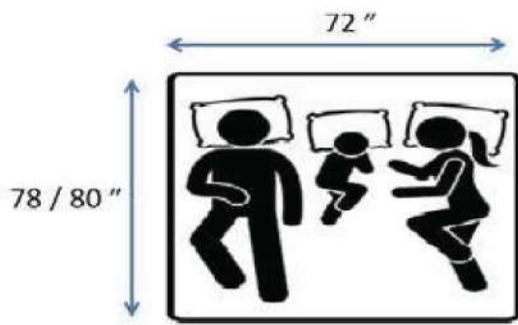

Standard Size Chart

Hotel Bed Linen					
Item	Size Code	Size Name	Dimension (Inchs)	Dimension (cms)	Suitable for Mattress Size upto
			L*W*H	L*W*H	L*W*H
Flat Bedsheets	X	Super Large	120*108	305*274	84*80*12
Flat Bedsheets	KL	King Large	108*112	274*284	84*84*8
Flat Bedsheets	K	King	108*108	274*274	80*72*8
Flat Bedsheets	QL	Queen Large	108*96	274*244	80*60*12
Flat Bedsheets	Q	Queen	108*90	274*229	80*60*10
Flat Bedsheets	F	Full	108*80	274*203	75*54*8
Flat Bedsheets	SL	Single Large	108*66	259*168	80*42*8
Flat Bedsheets	S	Single	90*56	229*142	72*36*4
Fitted Bedsheets	K	King	80*72*14	203*183*36	80*72*10
Fitted Bedsheets	Q	Queen	80*60*14	203*152*36	80*60*10
Fitted Bedsheets	S	Single	78*36*14	198*91*36	80*36*10
Fitted Bedsheets	KL	King (Deep Pockets)	80*78*18	203*198*46	80*80*14
Fitted Bedsheets	QL	Queen (Deep Pockets)	80*60*18	203*152*46	80*60*14
Duvet Covers	K	King	106*102	269*259	80*72*8
Duvet Covers	Q	Queen	106*90	269*229	80*72*8
Duvet Covers	F	Full	100*64	254*162	80*42*8
Duvet Covers	S	Single	92*58	234*152	80*36*8
Pillow Covers	K	King	20*36	51*91	20*36
Pillow Covers	Q	Queen	20*30	51*76	20*30
Pillow Covers	R	Regular	18*27	46*69	17*27

Standard Size Chart

Hotel Bath Linen					
Item	Size Code	Size Name	Dimension (Inchs)	Dimension (cms)	Suitable for Mattress Size upto..
			L*W*H	L*W*H	L*W*H
Bath Towels	B	Bath - Full	30 * 60	75*150	-
Bath Towels	M	Bath - Medium	27 * 54	65*130	-
Hand Towels	H	Hand	16 * 24	40 * 60	-
Face Towels	F/W	Face	12 * 12	30 * 30	-
Pool Towels	P	Pool	36 * 72	90*180	-
Bath Mats	R	Regular	20 * 30	50 * 75	-
Bath Mats	L	Large	20 * 36	50 * 90	-
Shower Curtains	R	Regular	70 * 78	175*198	-