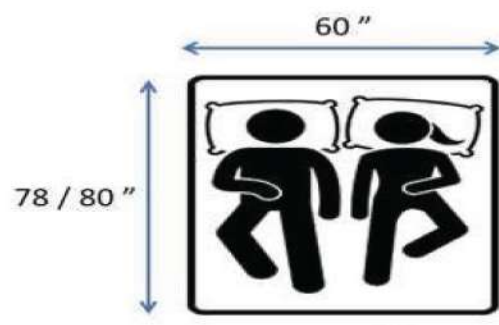

Standard Size Chart

Hotel Bath Linen					
Item	Size Code	Size Name	Dimension (Inchs)	Dimension (cms)	Suitable for Mattress Size upto..
			L*W*H	L*W*H	L*W*H
Bath Towels	B	Bath - Full	30 * 60	75*150	-
Bath Towels	M	Bath - Medium	27 * 54	65*130	-
Hand Towels	H	Hand	16 * 24	40 * 60	-
Face Towels	F/W	Face	12 * 12	30 * 30	-
Pool Towels	P	Pool	36 * 72	90*180	-
Bath Mats	R	Regular	20 * 30	50 * 75	-
Bath Mats	L	Large	20 * 36	50 * 90	-
Shower Curtains	R	Regular	70 * 78	175*198	-

Queen (Q)