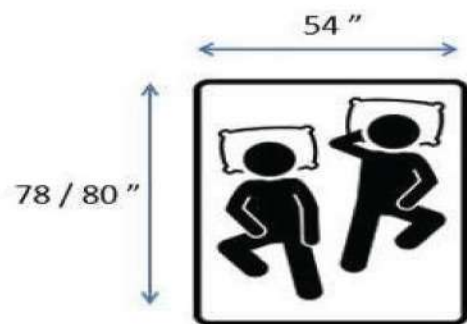

Standard Size Chart

Hotel Bath Linen					
Item	Size Code	Size Name	Dimension (Inchs)	Dimension (cms)	Suitable for Mattress Size upto..
			L*W*H	L*W*H	L*W*H
Bath Towels	B	Bath - Full	30 * 60	75*150	-
Bath Towels	M	Bath - Medium	27 * 54	65*130	-
Hand Towels	H	Hand	16 * 24	40 * 60	-
Face Towels	F/W	Face	12 * 12	30 * 30	-
Pool Towels	P	Pool	36 * 72	90*180	-
Bath Mats	R	Regular	20 * 30	50 * 75	-
Bath Mats	L	Large	20 * 36	50 * 90	-
Shower Curtains	R	Regular	70 * 78	175*198	-

Full (F)