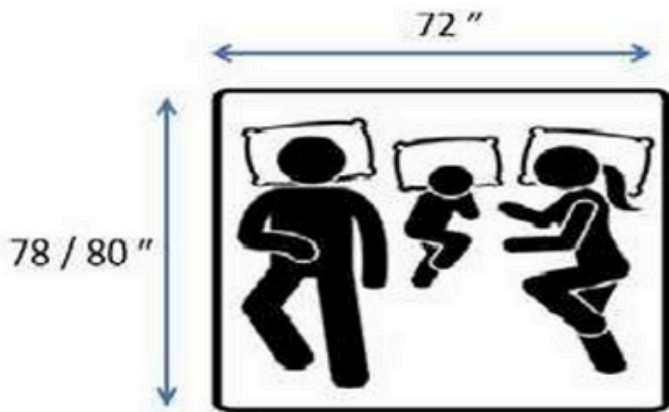

BED & BATH DEPOT.COM

Standard Size Chart

Hotel Bath Linen

Item	Size Code	Size Name	Dimension (Inchs)	Dimension (cms)	Suitable for Mattress Size upto..
			L*W*H	L*W*H	L*W*H
Bath Towels	B	Bath - Full	30*60	75*150	
Bath Towels	M	Bath - Medium	27*54	65*130	
Hand Towels	H	Hand	16*24	40*60	
Face Towels	F/W	Face	12* 12	30*30	
Pool Towels	P	Pool	36*72	90*180	
Bath Mats	R	Regular	20*30	50*75	
Bath Mats	L	Large	20*36	50*90	
Shower Curtains	R	Regular	70* 78	175*198	

King (K)