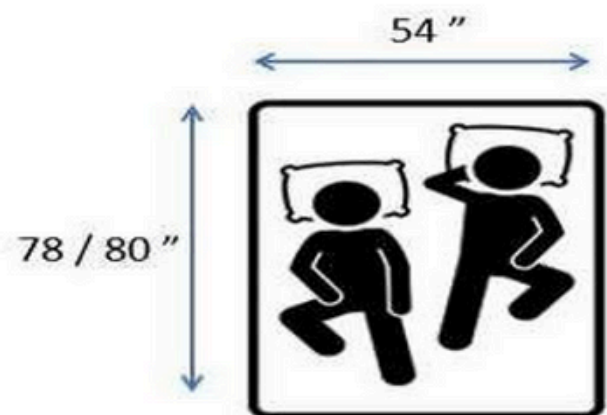

BED & BATH DEPOT.COM

Standard Size Chart

Hotel Bath Linen

Item	Size Code	Size Name	Dimension (Inchs)	Dimension (cms)	Suitable for Mattress Size upto..
			L*W*H	L*W*H	L*W*H
Bath Towels	B	Bath - Full	30*60	75*150	
Bath Towels	M	Bath - Medium	27*54	65*130	
Hand Towels	H	Hand	16*24	40*60	
Face Towels	F/W	Face	12* 12	30*30	
Pool Towels	P	Pool	36*72	90*180	
Bath Mats	R	Regular	20*30	50*75	
Bath Mats	L	Large	20*36	50*90	
Shower Curtains	R	Regular	70* 78	175*198	

Full (F)