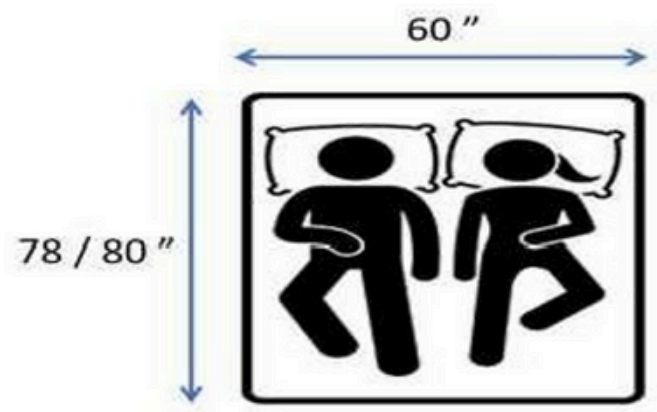

BED & BATH DEPOT.COM

Standard Size Chart

Hotel Bath Linen

Item	Size Code	Size Name	Dimension (Inchs)	Dimension (cms)	Suitable for Mattress Size upto..
			L*W*H	L*W*H	L*W*H
Bath Towels	B	Bath - Full	30*60	75*150	
Bath Towels	M	Bath - Medium	27*54	65*130	
Hand Towels	H	Hand	16*24	40*60	
Face Towels	F/W	Face	12* 12	30*30	
Pool Towels	P	Pool	36*72	90*180	
Bath Mats	R	Regular	20*30	50*75	
Bath Mats	L	Large	20*36	50*90	
Shower Curtains	R	Regular	70* 78	175*198	

Queen (Q)