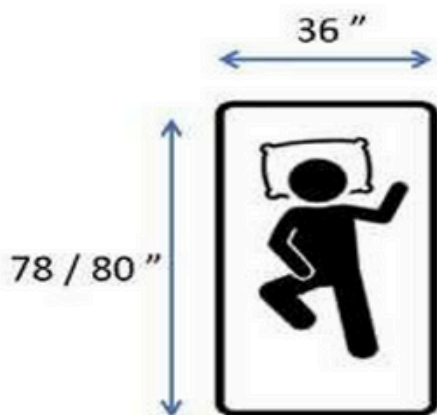

BED & BATH DEPOT.COM

Standard Size Chart

Hotel Bath Linen

Item	Size Code	Size Name	Dimension (Inchs)	Dimension (cms)	Suitable for Mattress Size upto..
			L*W*H	L*W*H	L*W*H
Bath Towels	B	Bath - Full	30*60	75*150	
Bath Towels	M	Bath - Medium	27*54	65*130	
Hand Towels	H	Hand	16*24	40*60	
Face Towels	F/W	Face	12* 12	30*30	
Pool Towels	P	Pool	36*72	90*180	
Bath Mats	R	Regular	20*30	50*75	
Bath Mats	L	Large	20*36	50*90	
Shower Curtains	R	Regular	70* 78	175*198	

Single (S)